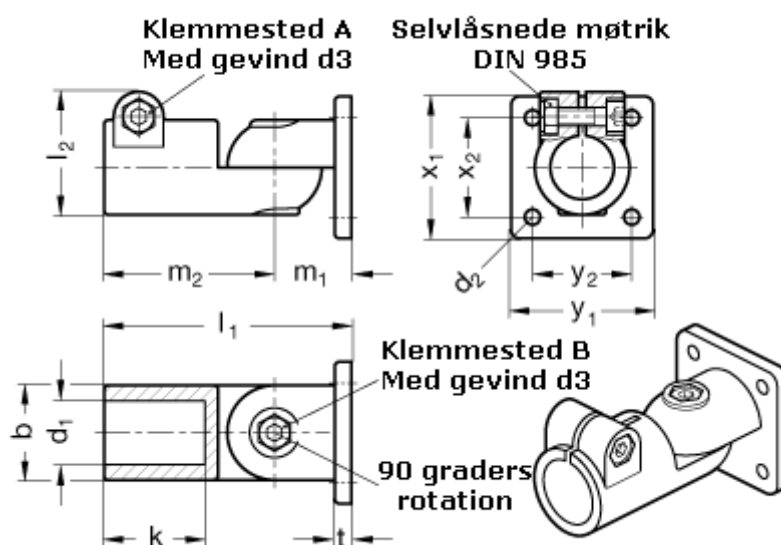

Article number: 20282B42S2BL

Description: E+G Swivel clamp connector joint
GN 282-B42-S-2-BL

Measures

b = 65	m2 = 115
d1 = B42	t = 14
d2 = 11.0	x1 = 105
d3 = M10	x2 = 74
k = 74.0	y1 = 105
l1 = 167.0	y2 = 74
l2 = 77.5	
m1 = 52.0	